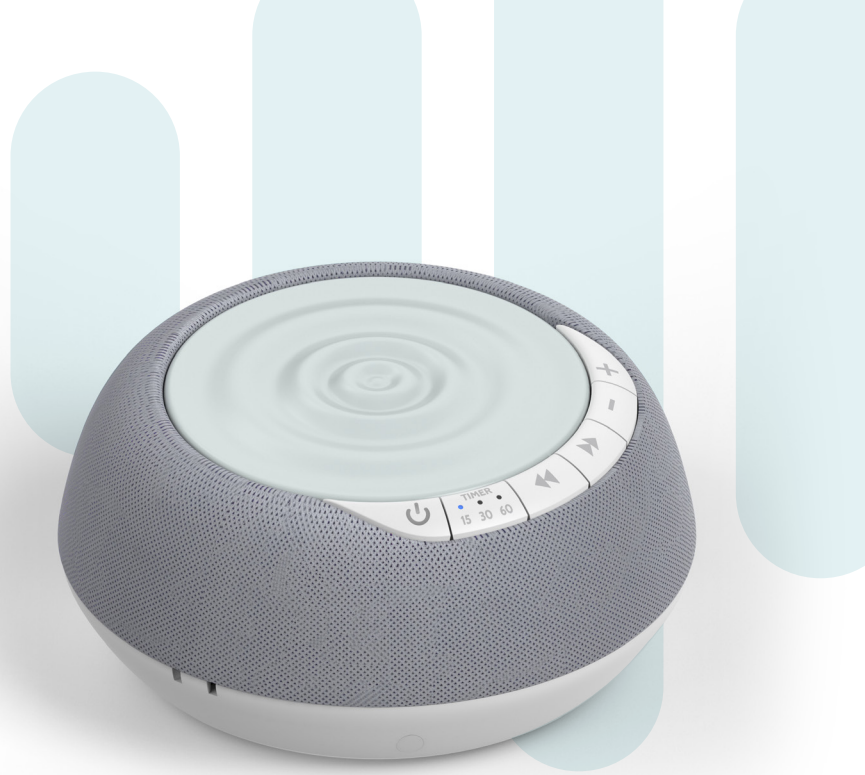

# Serene

Portable White Noise Machine with Nightlight

## Features & Benefits

- Introducing the i-box Serene, a multifaceted white noise machine designed to elevate your sleep quality. It has a library of 15 carefully curated sounds, ranging from white noise to binaural tracks and natural soundscapes. Additionally, the unit comes equipped with a touch controlled RGB nightlight, allowing you to set the mood or find your way in the dark effortlessly. The Serene is not just about sound; it's a complete sensory experience aimed at achieving a deeper, more restful sleep. Whether it's the calming white noise or the gentle glow of its RGB nightlight, the Serene is here to make your nights truly peaceful.
- Navigate through the device's features effortlessly with intuitive touch control.
- Personalise your environment with 7 color options, ideal for creating a soothing ambiance or as a gentle nightlight.
- With up to 10 hours of playtime, rely on its 2400mAh built-in battery to last through the night or for prolonged periods of relaxation.
- Plan your relaxation sessions with timer options of 15, 30, or 60 minutes, automatically turning off the device when the time is up.

Product Specifications	
<b>Product SKU</b>	79251PI/14
<b>Barcode EAN</b>	5050171083253
<b>Dimensions</b>	15.6 x 9.5 x 15.8cm
<b>Gross Weight</b>	0.38kg
<b>Power Input</b>	5V=2A
<b>PSU Input</b>	-
<b>PSU Output</b>	-
<b>Charging Port</b>	5V Micro-USB
<b>Built-in Battery Capacity</b>	2400mAh
<b>Playtime</b>	Up to 10 hours
<b>White Noise &amp; Natural Sounds</b>	15 Sounds
<b>Touch Control</b>	Yes
<b>Timer</b>	15, 30 and 60 minutes
<b>RGB Light</b>	7 Colours
<b>Brightness Adjustment</b>	Yes