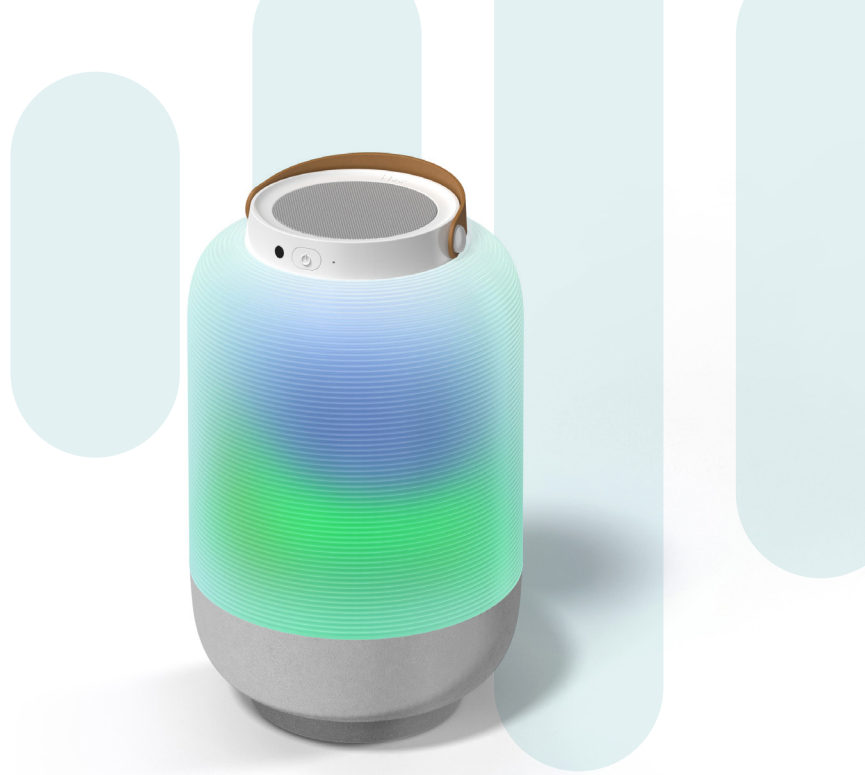

79315PI/14

Aura

Portable Bluetooth Lantern Speaker

Features & Benefits

- Meet the i-box Aura, a stunning blend of a lantern and a Bluetooth speaker that can transform any space. Whether you're hosting an intimate dinner or a bustling garden party, the Aura offers a superior 10W sound and versatile RGB mood lighting to set the atmosphere just right.
- Add a touch of elegance to any space with its RGB mood lighting, offering six captivating LED colours and five brightness levels.
- Immerse yourself in a 360° audio experience with a powerful 10W speaker, enhanced with Bass Airtube technology for clear and rich sound.
- Move it, place it, control it. The Aura's portability and remote control make it a versatile choice for any setting, indoor or outdoor.

Product Specifications	
Product SKU	79315PI/14
Barcode EAN	5050171087169
Dimensions	20 x 20 x 33cm
Gross Weight	1.47kg
Power Input	5V=1A
PSU Input	-
PSU Output	-
Charging Port	5V USB-C
Built-in Battery Capacity	2500mAh
Playtime	Up to 8 hours
Speaker Output	10W 360° Sound
Sound Enhancement	Bass Airtube
Wireless Connectivity	Bluetooth v.5.0
AUX Input	3.5mm
Lighting Effects Modes	Solid, Reacts to Music, Spectrum Cycle, Breathing Light
Brightness Control	5 Level
Remote Control	Yes